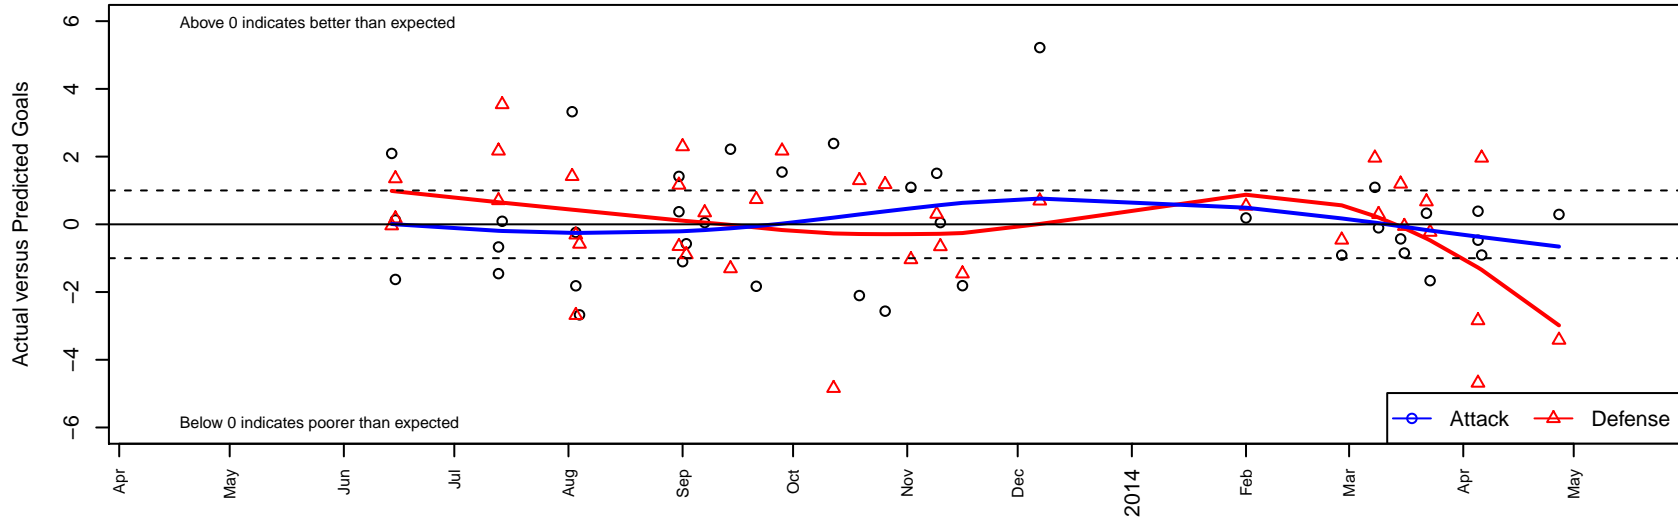

ISC Gunners B B00
Dots are actual minus expected GF (blue circles) and GA (red triangles).
Blue line is smoothed change in attack strength. Red is smoothed change in defense strength.